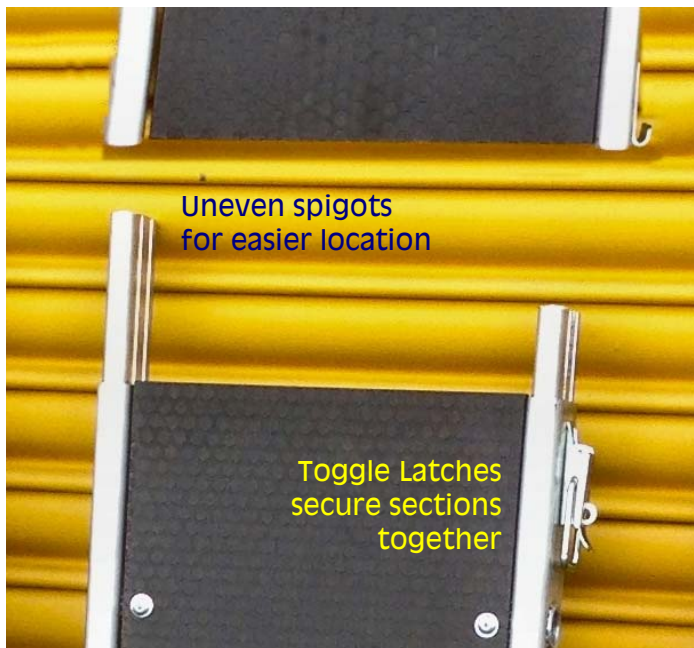

LoftCrawler Sectional Loft Crawling Board

**fits
through
the
smallest
loft
hatches**

LoftCrawler sectional loft crawling board

**fast
slot-n-latch
fixing
into
2.7m
long
crawler**

See much more excellent safety access
equipment in our brilliant website

01452 520144

www.ladders999.co.uk

LoftCrawler Sectional Loft Crawling Board

- ▶ LoftCrawler is a sectional loft crawling board which fits through the smallest loft hatches and rapidly fixes into 2.70m long crawling board for safer loft work and inspections.
- ▶ Purpose built for loft insulation work and energy surveys.
- ▶ Fits through even the smallest loft openings - each section just 1.0m long x 0.33m wide (3ft x 1ft approx.) and rapidly assembled with slot-n-latch fixing to full 2.70m length.
- ▶ Developed with a major national utility company (patent pending).
- ▶ Rests on ceiling joists and prevents users from damaging ceilings or falling through.
- ▶ For single person use and must be supported at maximum 600mm / 24" intervals.
- ▶ Max load 175kg and UK built from materials conforming to BS2037:1994 Class 1 Industrial specifications.
- ▶ Lightweight alloy frame with non-slip phenolic coated plywood decking.
- ▶ Quick release toggle latches secure sections at both joints.
- ▶ Fitted with stowage strap for transport & storage.

fast connection with **Easy-Locate** spigots (one longer than other)

plus quick release **Toggle Latches** secure 3 sections together into 2.7m long crawler

LoftCrawler - sectional loft crawling board

Code	Description	Overall Length	Fully Assembled Size LxWxD	Storage Size LxWxD	Weight (kg)
LCWL27	Loft Crawling Board - 3 sections	2.70m	2700 x 330 x 65mm	1000 x 330 x 200mm	13.0