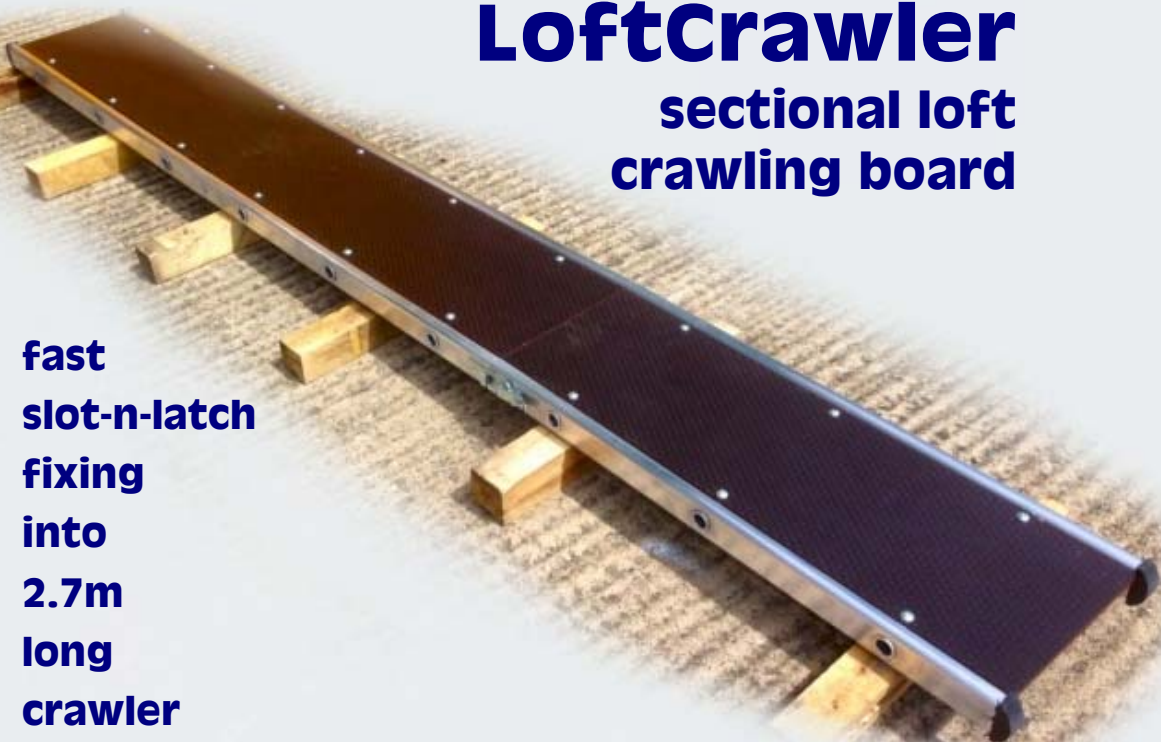

LoftCrawler Sectional Loft Crawling Board

**fits
through
the
smallest
loft
hatches**

LoftCrawler sectional loft crawling board

**fast
slot-n-latch
fixing
into
2.7m
long
crawler**

See much more excellent safety access
equipment in our brilliant website

01452 520144

www.ladders999.co.uk

LoftCrawler Sectional Loft Crawling Board

- ▶ LoftCrawler is a sectional loft crawling board which fits through the smallest loft hatches and rapidly fixes into 2.70m long crawling board for safer loft work and inspections.
- ▶ Purpose built for loft insulation work and energy surveys.
- ▶ Fits through even the smallest loft openings - each section just 1.0m long x 0.33m wide (3ft x 1ft approx.) and rapidly assembled with slot-n-latch fixing to full 2.70m length.
- ▶ Developed with a major national utility company (patent pending).
- ▶ Rests on ceiling joists and prevents users from damaging ceilings or falling through.
- ▶ For single person use and must be supported at maximum 600mm / 24" intervals.
- ▶ Max load 175kg and UK built from materials conforming to BS2037:1994 Class 1 Industrial specifications.
- ▶ Lightweight alloy frame with non-slip phenolic coated plywood decking.
- ▶ Quick release toggle latches secure sections at both joints.
- ▶ Fitted with stowage strap for transport & storage.

fast connection with **Easy-Locate** spigots (one longer than other)

plus quick release **Toggle Latches** secure 3 sections together into 2.7m long crawler

LoftCrawler - sectional loft crawling board

Code	Description	Overall Length	Fully Assembled Size LxWxD	Storage Size LxWxD	Weight (kg)
LCWL27	Loft Crawling Board - 3 sections	2.70m	2700 x 330 x 65mm	1000 x 330 x 200mm	13.0