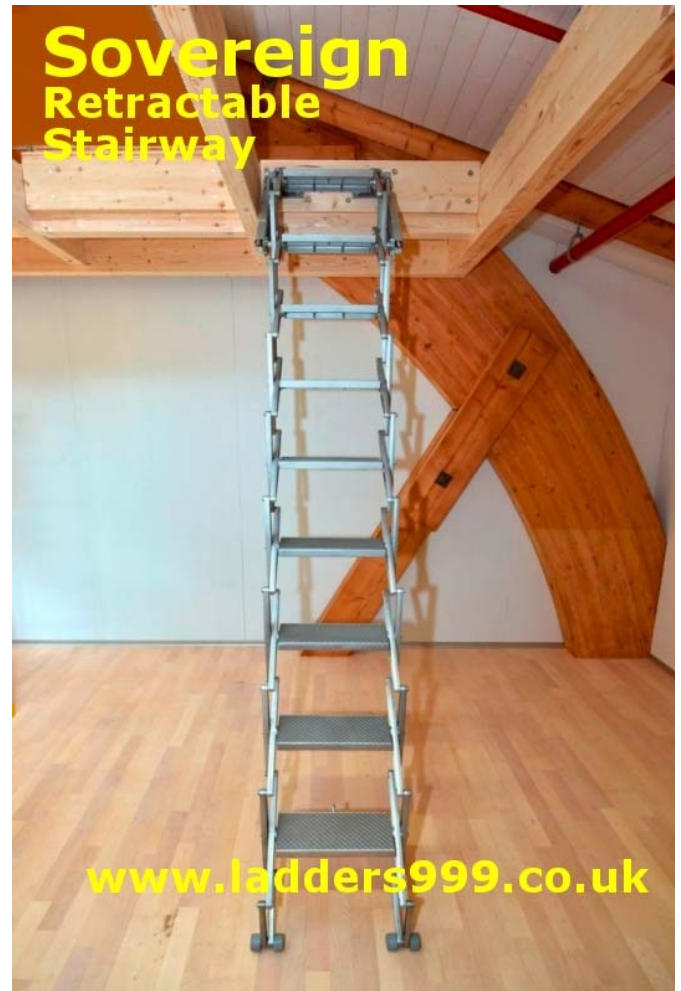

SOVEREIGN Retractable Stairway

very robust and total industrial duty - TÜV approved to Euro Safety Standard EN14975

Ideal for those who want only the safest & strongest!

- ▶ Constructed from very heavy-duty pressure die-cast components of high strength aluminium alloy, the Sovereign Stairway has been engineer designed for minimum maintenance and maximum ease of use.
- ▶ Powerful counterbalance springs ensure a smooth, steady folding and unfolding action under total control and with no danger to the user.
- ▶ TÜV tested and approved to Euro Safety Standard DIN EN14975 with safe load of 200kg per tread or 500kg/m² on overall structure.
- ▶ Cast alloy non-slip treads are a very comfortable and safe 350 x 140mm (14" wide x 5½" deep). Treads are 300 x 140mm on 12 tread model.
- ▶ Mounted on a 580 x 200mm plywood backboard, it is suitable for use in situations with or without a trapdoor. Simply bolt to a vertical surface above the trapdoor (if present). Height of joist may need increasing to 200mm and must be very secure to take the weight of these ladders.

SOVEREIGN Retractable Stairway

very robust and total industrial duty - TÜV approved to Euro Safety Standard EN14975

exceptional strength and quality

Sovereign Stairway is suitable for use in a variety of applications. It can be bolted to a joist above a trapdoor as normal, or it can be bolted to a wall where no trapdoor exists. When bolted to a wall an extra 50mm of packing must be fitted behind the backboard to ensure it can rotate correctly into its stored position.

**TÜV approved to
Euro Safety Standard EN 14975**

**200kg loading per tread
or
500kg/m² on overall stairway**

Giant cast aluminium treads 350 x 140mm (14" wide x 5½" deep) give a feeling of total safety and security to even the most nervous loft ladder user. Treads are 300 x 140mm on 12 tread model.