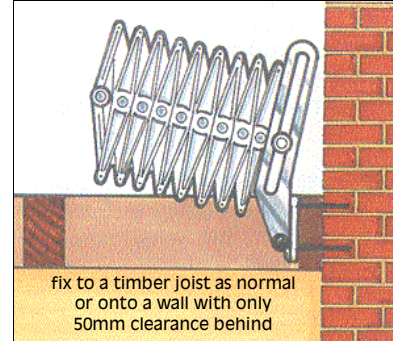

SOVEREIGN Retractable Stairway

very robust and total industrial duty - TÜV approved to Euro Safety Standard EN14975

exceptional strength and quality

Sovereign Stairway is suitable for use in a variety of applications. It can be bolted to a joist above a trapdoor as normal, or it can be bolted to a wall where no trapdoor exists. When bolted to a wall an extra 50mm of packing must be fitted behind the backboard to ensure it can rotate correctly into its stored position.

**TÜV approved to
Euro Safety Standard EN 14975**

**200kg loading per tread
or
500kg/m² on overall stairway**

Giant cast aluminium treads 350 x 140mm (14" wide x 5½" deep) give a feeling of total safety and security to even the most nervous loft ladder user. Treads are 300 x 140mm on 12 tread model.

"SOVEREIGN" RETRACTABLE STAIRWAYS					
Code	Min & Max CEILING Heights	Loft Clearance Arc	Minimum Trapdoor Size W x L	No. Treads	Approx Weight
LCTB809	up to 8' 2" up to 2.50m	nil	23" x 24" 580 x 620mm	9	24kg
LCTB810	8' 2" - 9' 0" 2.50 - 2.75m	nil	23" x 26" 580 x 670mm	10	25kg

Technical Specifications available on request

A current, detailed
price list
can be printed from our web site
www.ladders999.co.uk