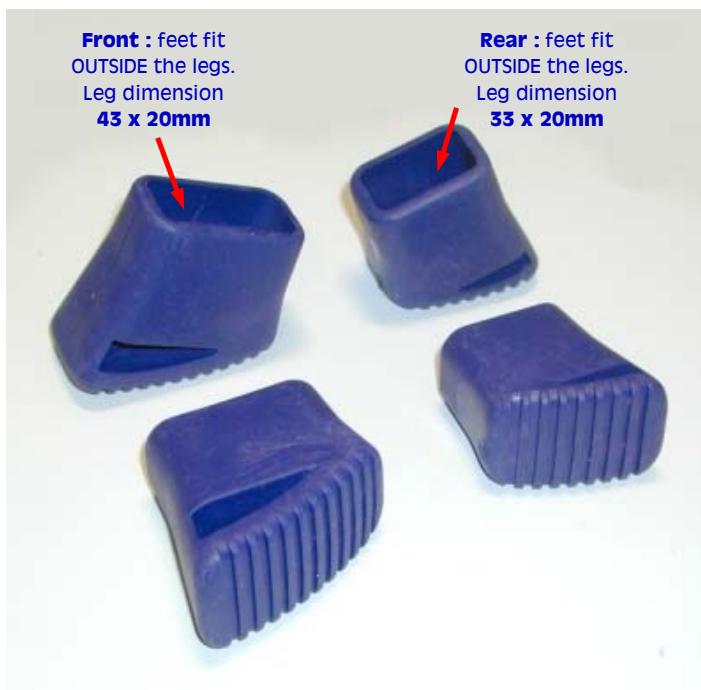

## Replacement **Abru Stepladder Feet**

We offer a range of replacement feet for selected models of ABRU stepladders. These will fit the models as described but are NOT guaranteed to fit any other Abru steps or other brands. For feet to suit different steps not listed here please see our **TRIM2FIT** feet for ladders and our **TRIM4FEET** rubbers for stepladders.

1/ **Abru Domestic Platform Step Feet** (code: **ABDSF** full set of 4) We don't sell these steps but do keep replacement feet for them. These are plastic plug feet which push INSIDE the box section legs. Front legs outside dimensions 45 x 21mm. Rear legs outside dimensions 35 x 21mm.

**Discontinued**  
**No longer manufactured**

Overall FOOT dimensions  
L x W :  
Front - 46mm x 22mm  
Rear - 36mm x 22mm

2/ **Abru Blue Seal Platform Step Feet** : sizes 2 tread - 7 tread (code: **ABSSF** full set of 4) We sell these steps as code ABSS2 - ABSS7. One set of feet fits all 6 sizes. These are plastic feet which fit OUTSIDE the box section legs. Front legs outside dimensions 43 x 20mm. Rear legs outside dimensions 33 x 20mm.

Overall FOOT dimensions  
L x W :  
Front - 50mm x 30mm  
Rear - 40mm x 30mm

**01452 520144**  
**www.ladders999.co.uk**