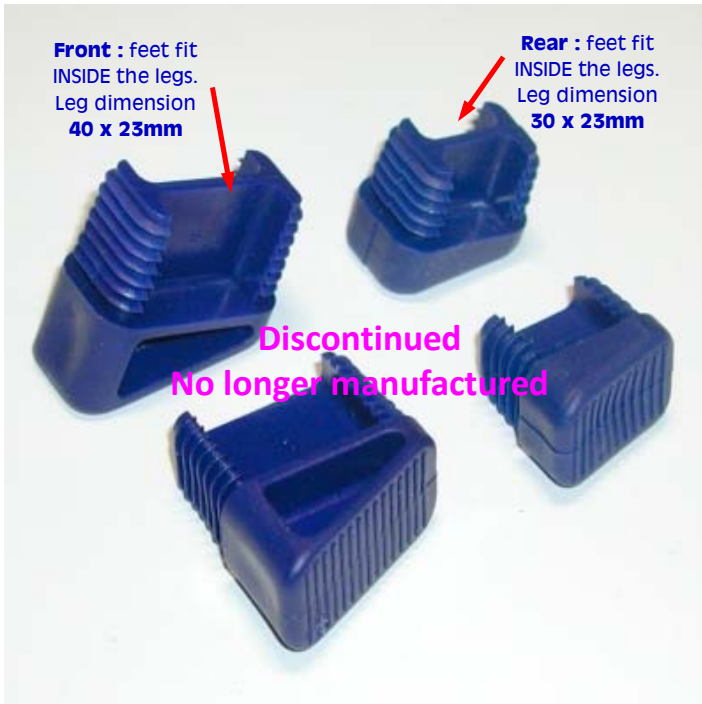

Replacement **Abru Stepladder Feet**

3/ Abru Blue Seal Platform Step Feet : size 8 tread only (code: **ABSSF8** full set of 4) We sell these steps as code ABSS8. These are plastic plug feet which push **INSIDE** the box section legs. Front legs outside dimensions 40 x 23mm. Rear legs outside dimensions 30 x 23mm.